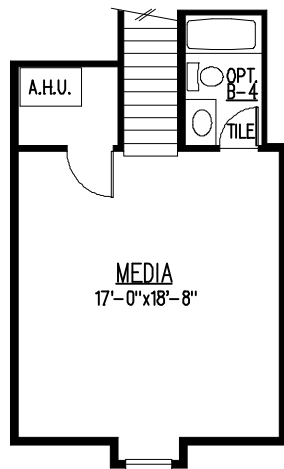

THE STAR FISH 4 BEDROOM-4 BATH

MEDIA ROOM W/OPT. BATH

SQUARE FOOT TABULATION

FIRST FLOOR LIVING	2742
SECOND FLOOR LIVING	408
TOTAL LIVING AREA	3150
GARAGE	571
PORCH	185
ENTRY	56
TOTAL SQUARE FOOTAGE	3962