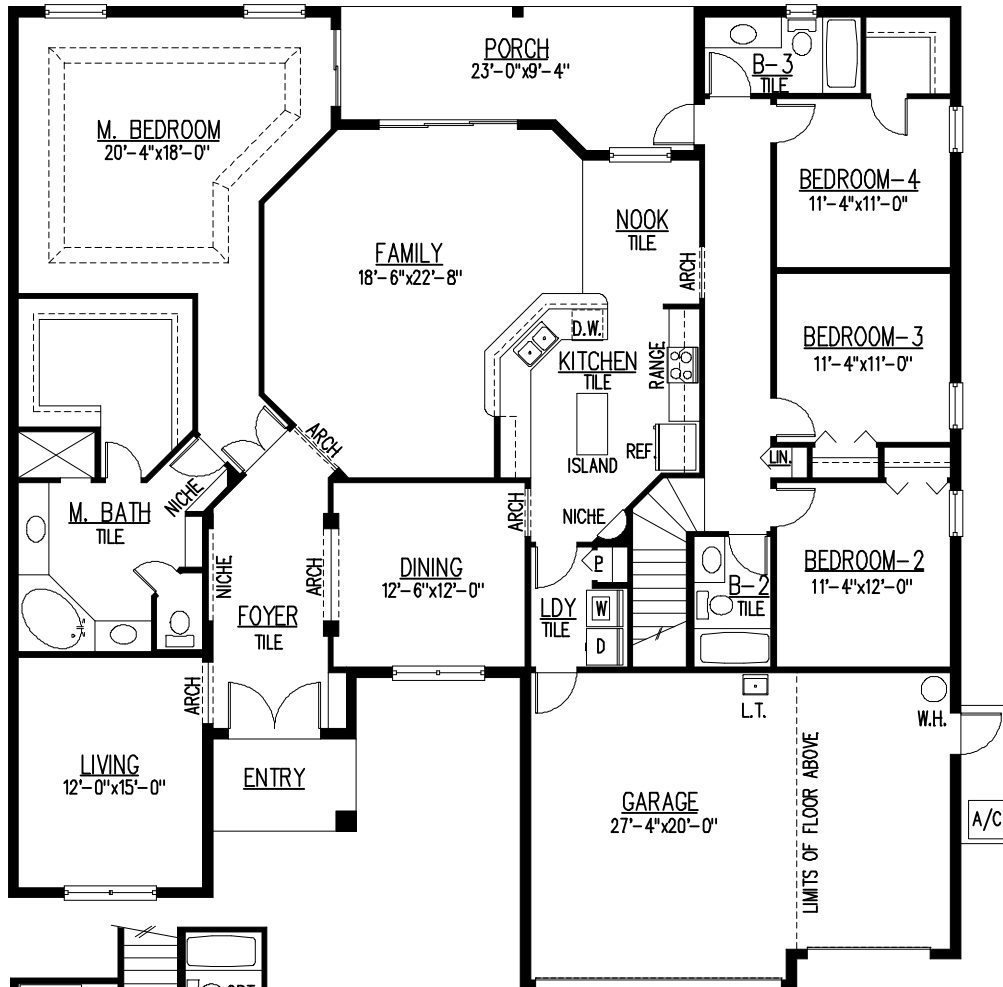

THE STAR FISH 4 BEDROOM-4 BATH

MEDIA ROOM W/OPT. BATH

SQUARE FOOT TABULATION

FIRST FLOOR LIVING	2742
SECOND FLOOR LIVING	408
TOTAL LIVING AREA	3150
GARAGE	571
PORCH	185
ENTRY	56
TOTAL SQUARE FOOTAGE	3962