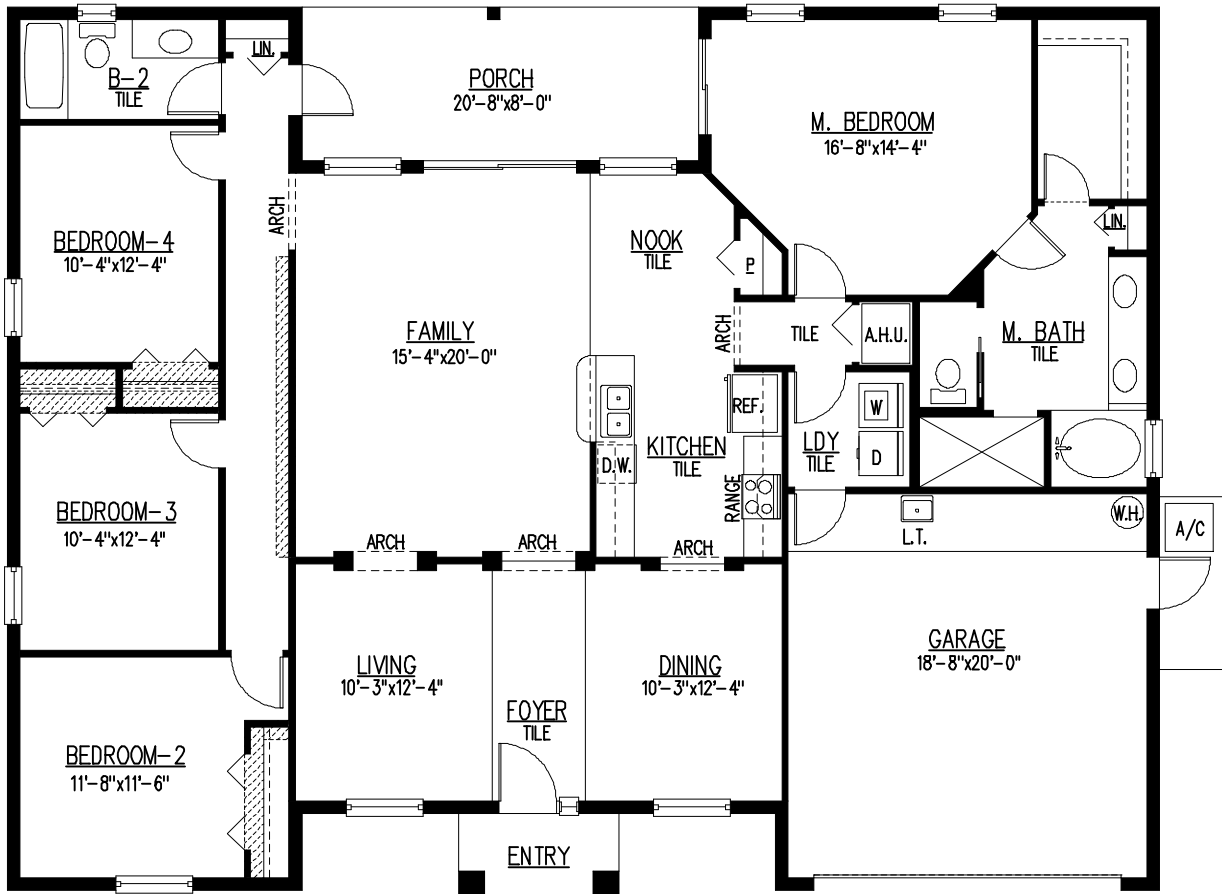

THE SEA HORSE

4 BEDROOM-2 BATH

SQUARE FOOT TABULATION

TOTAL LIVING AREA	2094
GARAGE	402
PORCH	165
ENTRY	36
TOTAL SQUARE FOOTAGE	2697