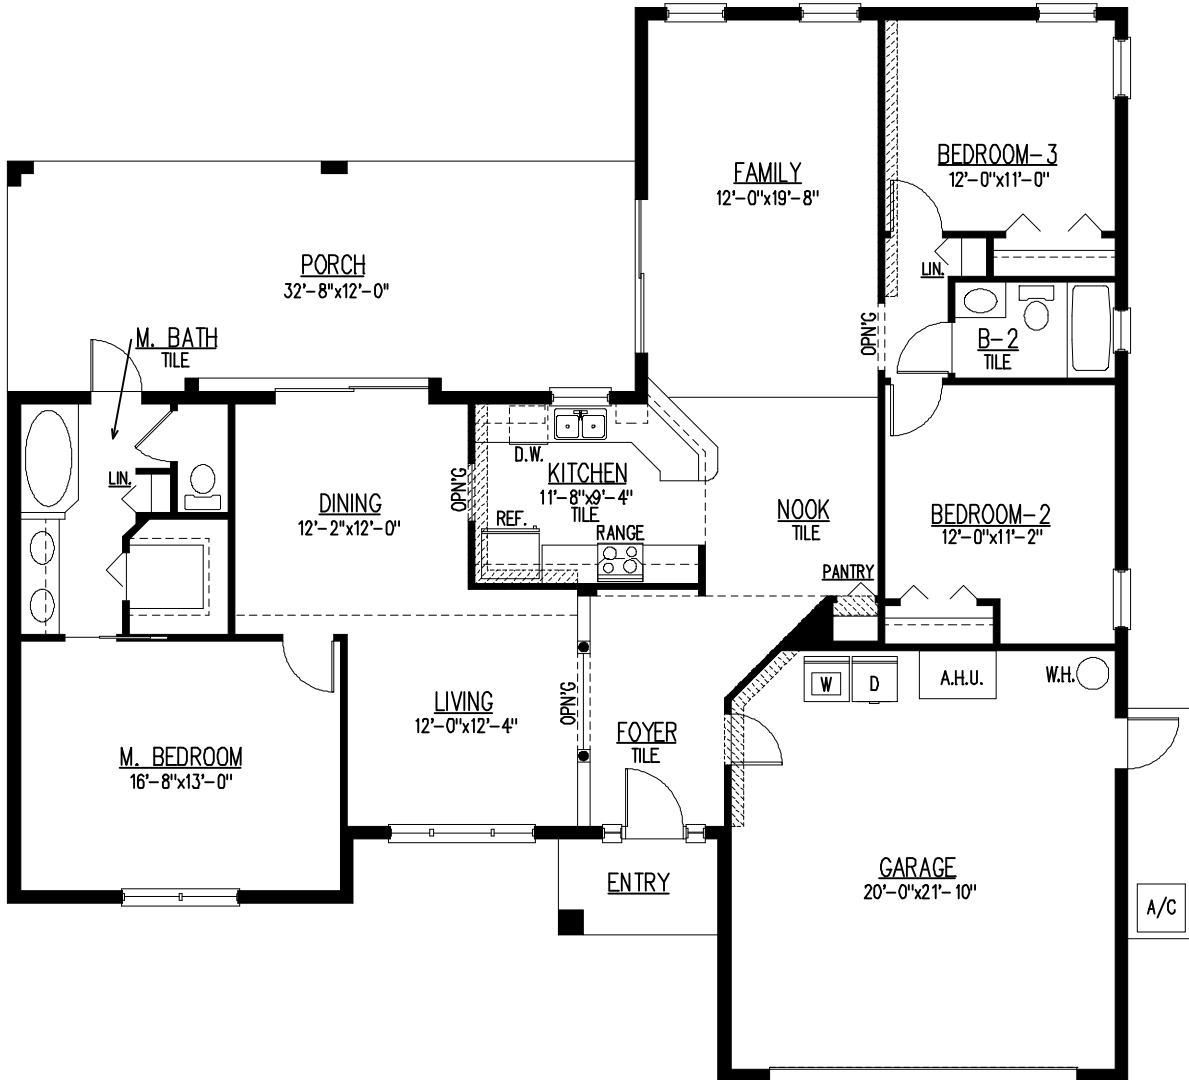

THE SEAGULL

3 BEDROOM-2 BATH

SQUARE FOOT TABULATION

TOTAL LIVING AREA	1736
GARAGE	469
PORCH	392
ENTRY	42
TOTAL SQUARE FOOTAGE	2639