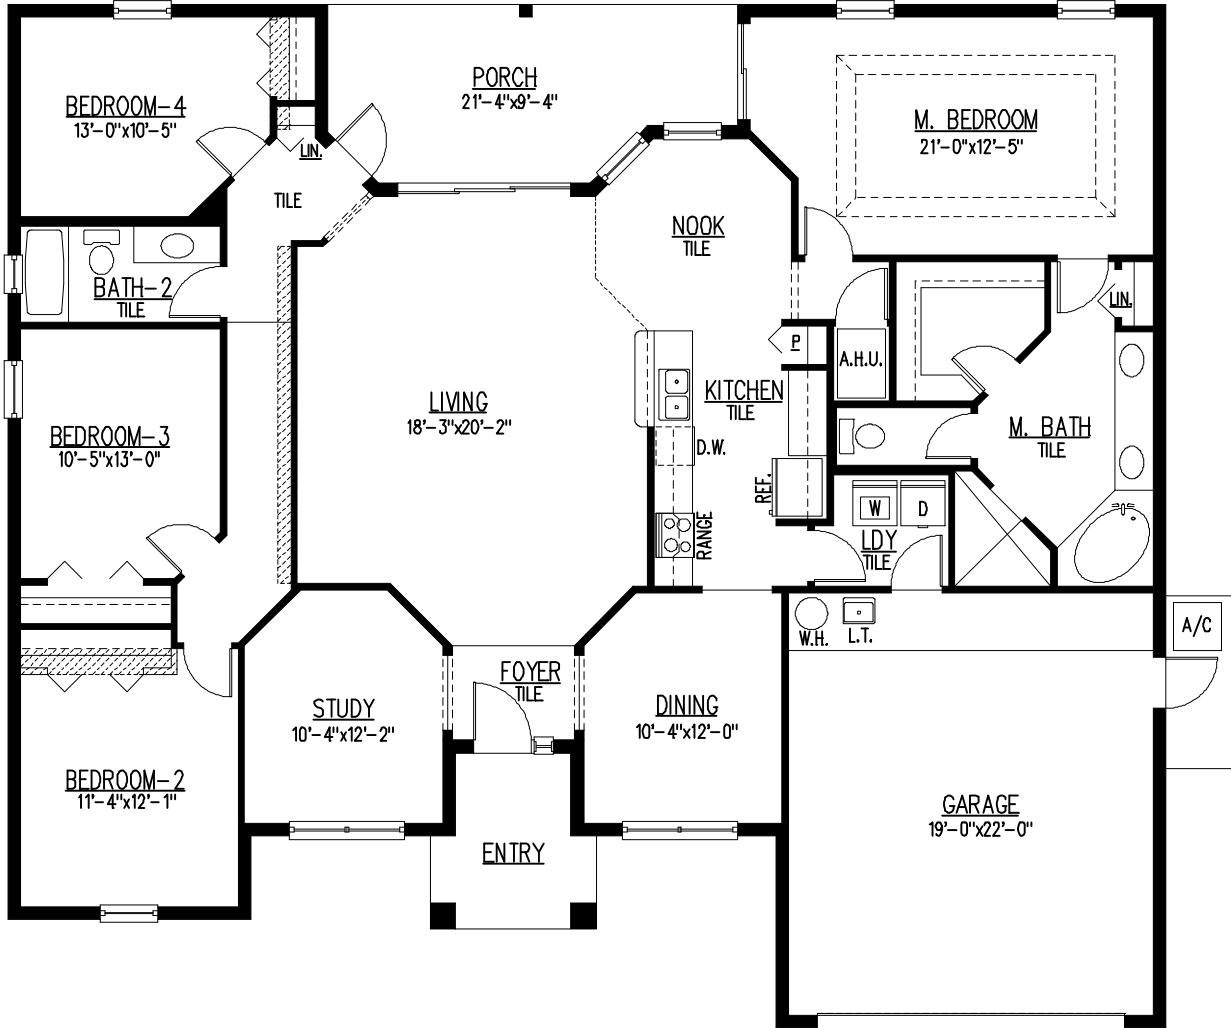

THE DOLPHIN 4 BEDROOM-2 BATH

SQUARE FOOT TABULATION

TOTAL LIVING AREA	2217
GARAGE	452
PORCH	177
ENTRY	68
TOTAL SQUARE FOOTAGE	2914