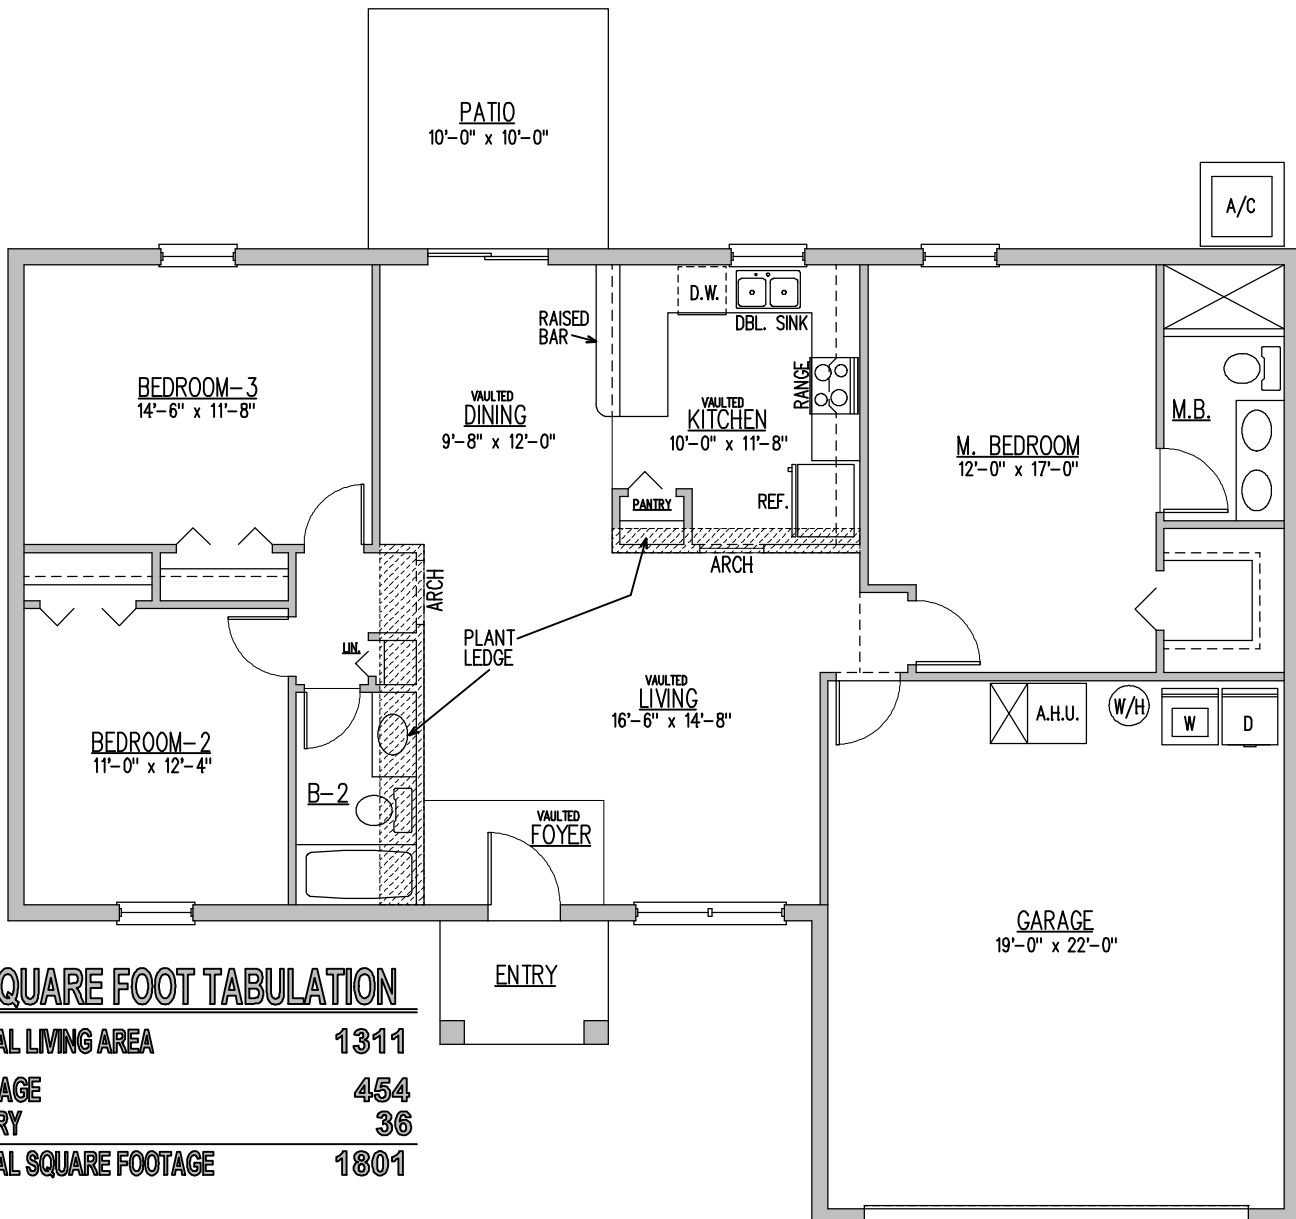

CORAL BAY-A

Native Homes Of Brevard Inc.

OFFICE: 728-4288 FAX: 768-0499

SQUARE FOOT TABULATION

TOTAL LIVING AREA	1311
GARAGE	454
ENTRY	36
TOTAL SQUARE FOOTAGE	1801