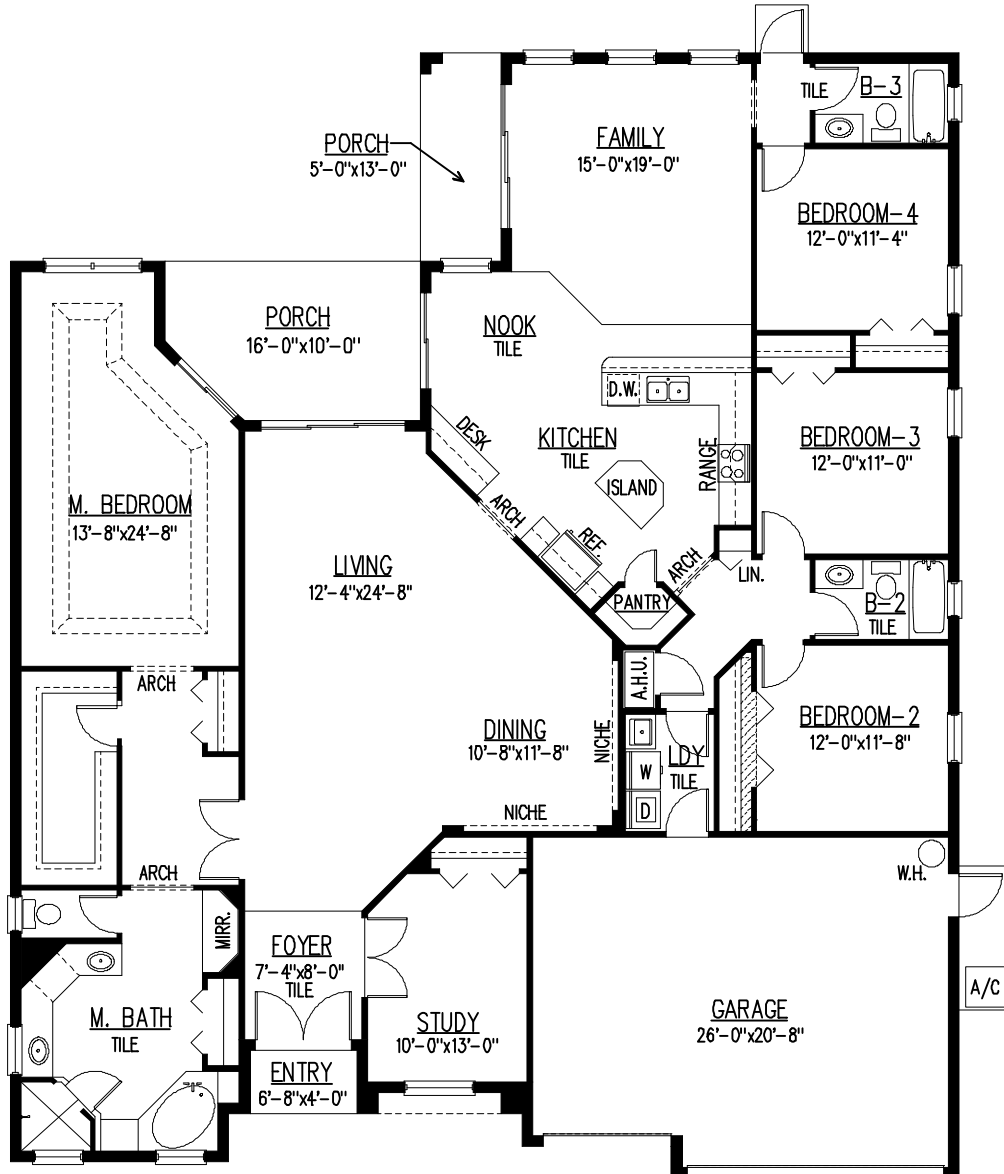

THE CONCH

4 BEDROOM-3 BATH

SQUARE FOOT TABULATION

TOTAL LIVING AREA	2927
GARAGE	554
PORCH	213
ENTRY	27
TOTAL SQUARE FOOTAGE	3721