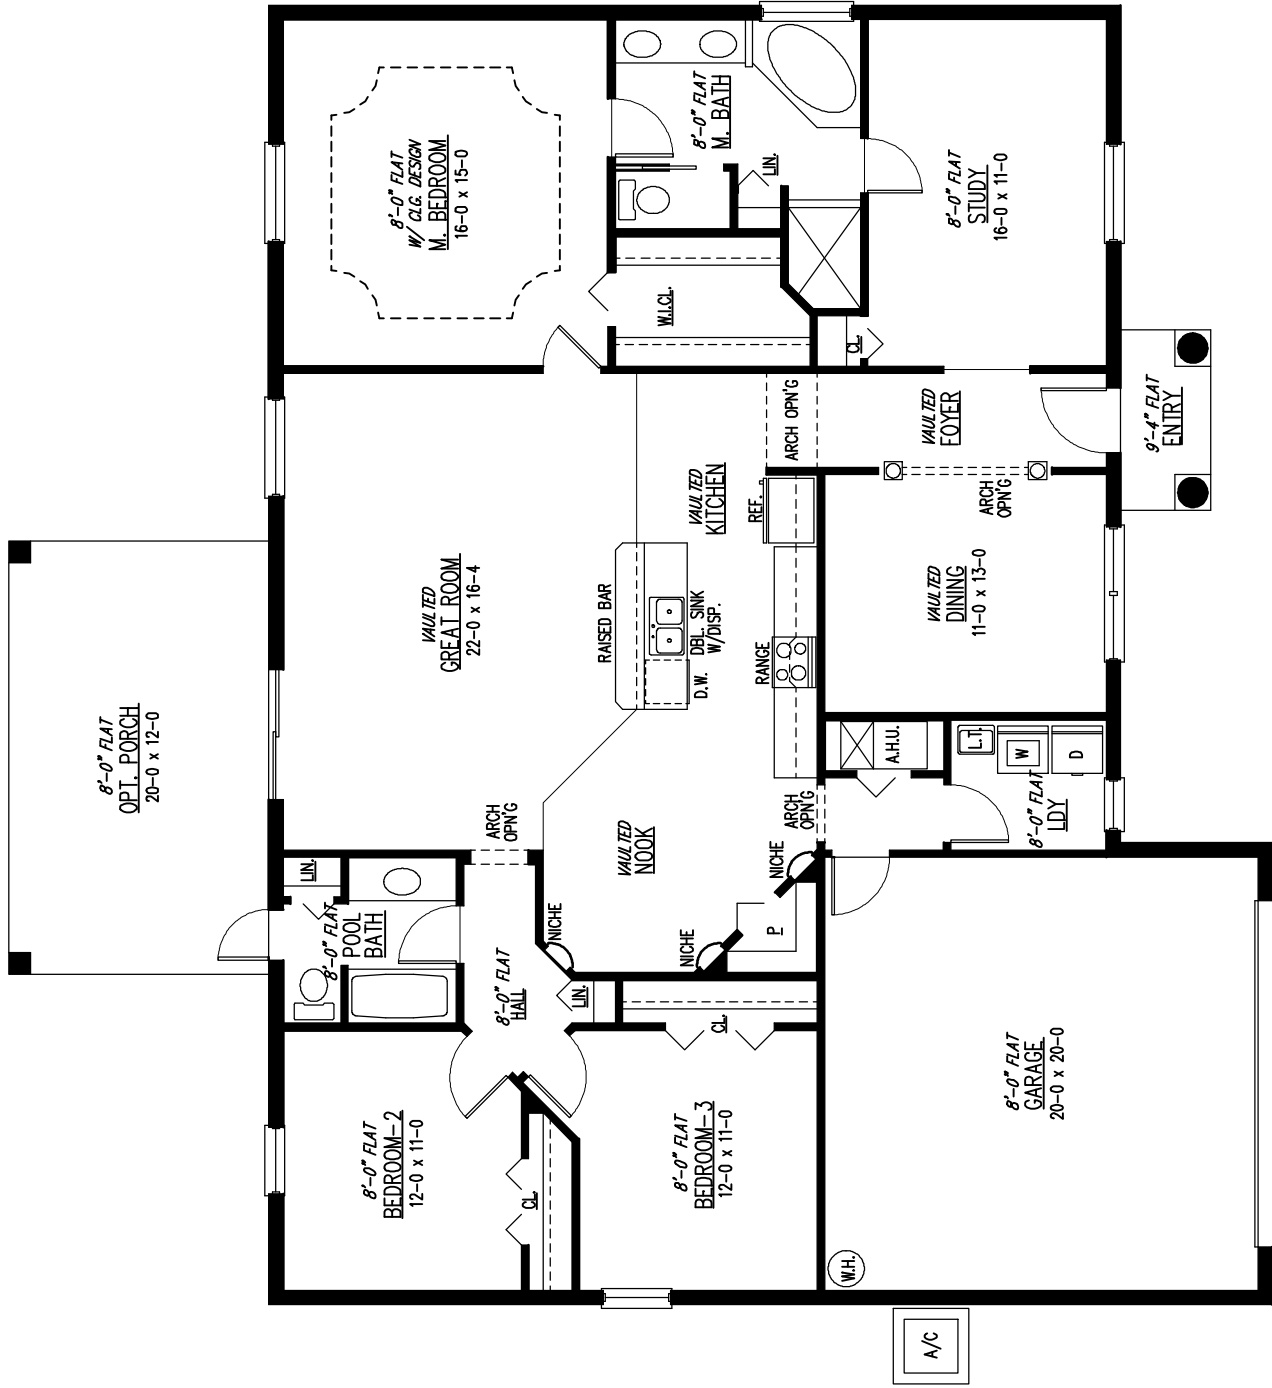

BARRACUDA

Native Homes Of Brevard Inc.

OFFICE: 728-4288 FAX: 768-0499

SQUARE FOOT TABULATION

TOTAL LIVING AREA	2077
GARAGE	432
OPT. PORCH	240
ENTRY	32
TOTAL SQUARE FOOTAGE	2781